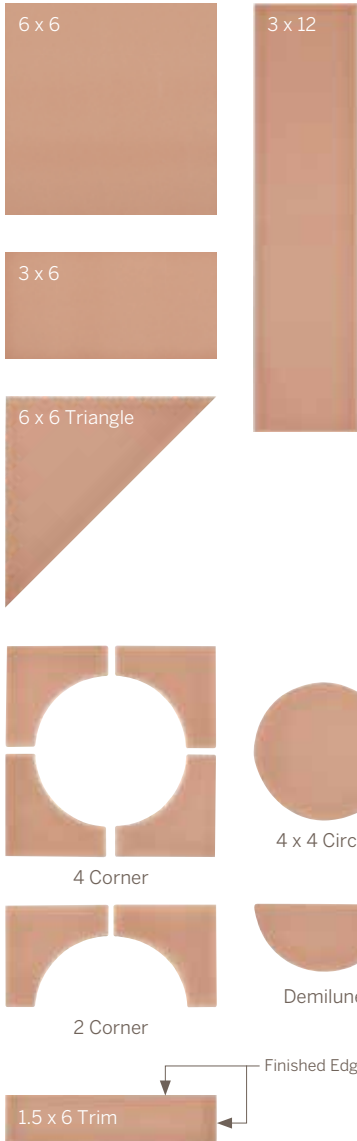

Cursive

Wall Tile

Available Colors

CRV01 ▶ Ghost

CRV02 ▶ Smoke

CRV03 ▶ Charcoal

CRV04 ▶ Soft Teal

CRV05 ▶ Old Denim

CRV06 ▶ Iris

CRV07 ▶ Rose Gold

CRV08 ▶ Goldenrod

CRV09 ▶ Oxblood

Features and Benefits

- Each tile has a handmade appearance with a watercolor effect around the edges. Nine trending colors
- Cursive is offered in 3"x6" and 3"x12" rectangles, 6" squares, 6" triangles, as well 4" circles, 2" demilunes and coordinating corner options
- A 1½" x 6" trim piece with finished edges on short and long sides complete the offering.
- Globally sourced

Cursive

Wall Tile

Sizes shown in CRV07

* Has finished edges on one 6" and 1-1/2" side

Sizes* Field Tile

	Nominal Size (in)	Actual Size (in)	Thickness (in)	Finish
3 x 6	3 x 6	3 x 6	3/8	Gloss
3 x 12	3 x 12	3 x 12	3/8	Gloss
6 x 6	6 x 6	6 x 6	3/8	Gloss
Circle	4 x 4	4 x 4	3/8	Gloss
Demilune	2 x 4	2 x 4	3/8	Gloss
4-Corner	6 x 6	6 x 6	3/8	Gloss
2-Corner	3 x 6	3 x 6	3/8	Gloss
Triangle	6 x 6	6 x 6	3/8	Gloss

Crossville recommends an 1/8 inch - 1/4 inch grout joint.

Coordinating Trim*

Nominal (in)	Actual Size (in)	Thickness (in)	Finish
1-1/2 x 6*	1-3/8 x 6	3/8	Gloss

Crossville recommends an 1/8 inch - 1/4 inch grout joint.